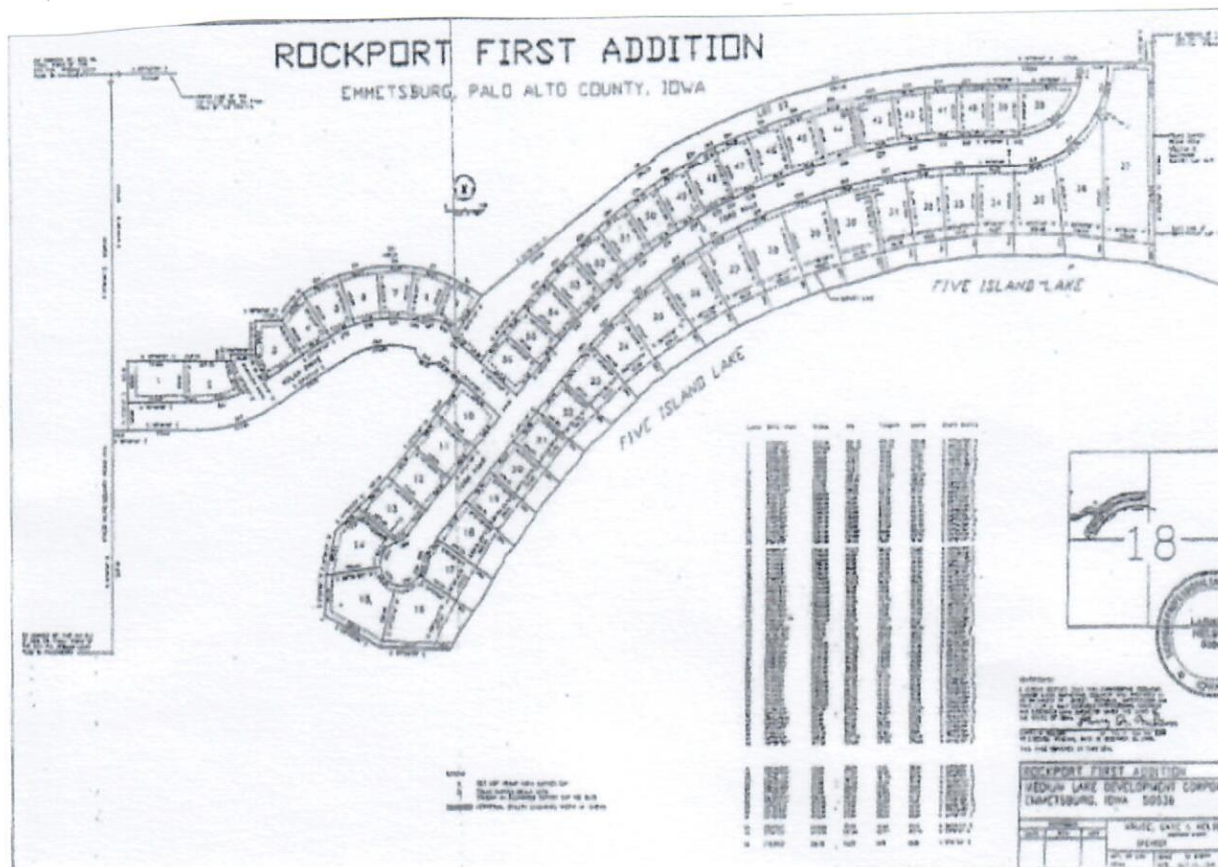

**Farmers
National
Company**

1102 Broadway
Emmetsburg IA, 50536
(712)852-2002

**ROCKPORT LOTS FOR SALE
EMMETSBURG, IA 50536
\$25,000 - \$125,000**

Lots # 6, 7, 11, 39, 45 \$25,000	Lots #46, 47, 53, 55, 62 \$25,000	Lots #63, 64, 65, 66 \$25,000	Build your dream house at Rockport. Whether you are looking for a new family home, a summer getaway or a retirement community, you'll find it all here.
Lots #9, 10, 50, 51, 56 \$30,000	Lots #8, 13, 70 \$35,000	Lot 21 \$125,000	
Taxes To be determined	Utilities City of Emmetsburg	Electricity Mid American	